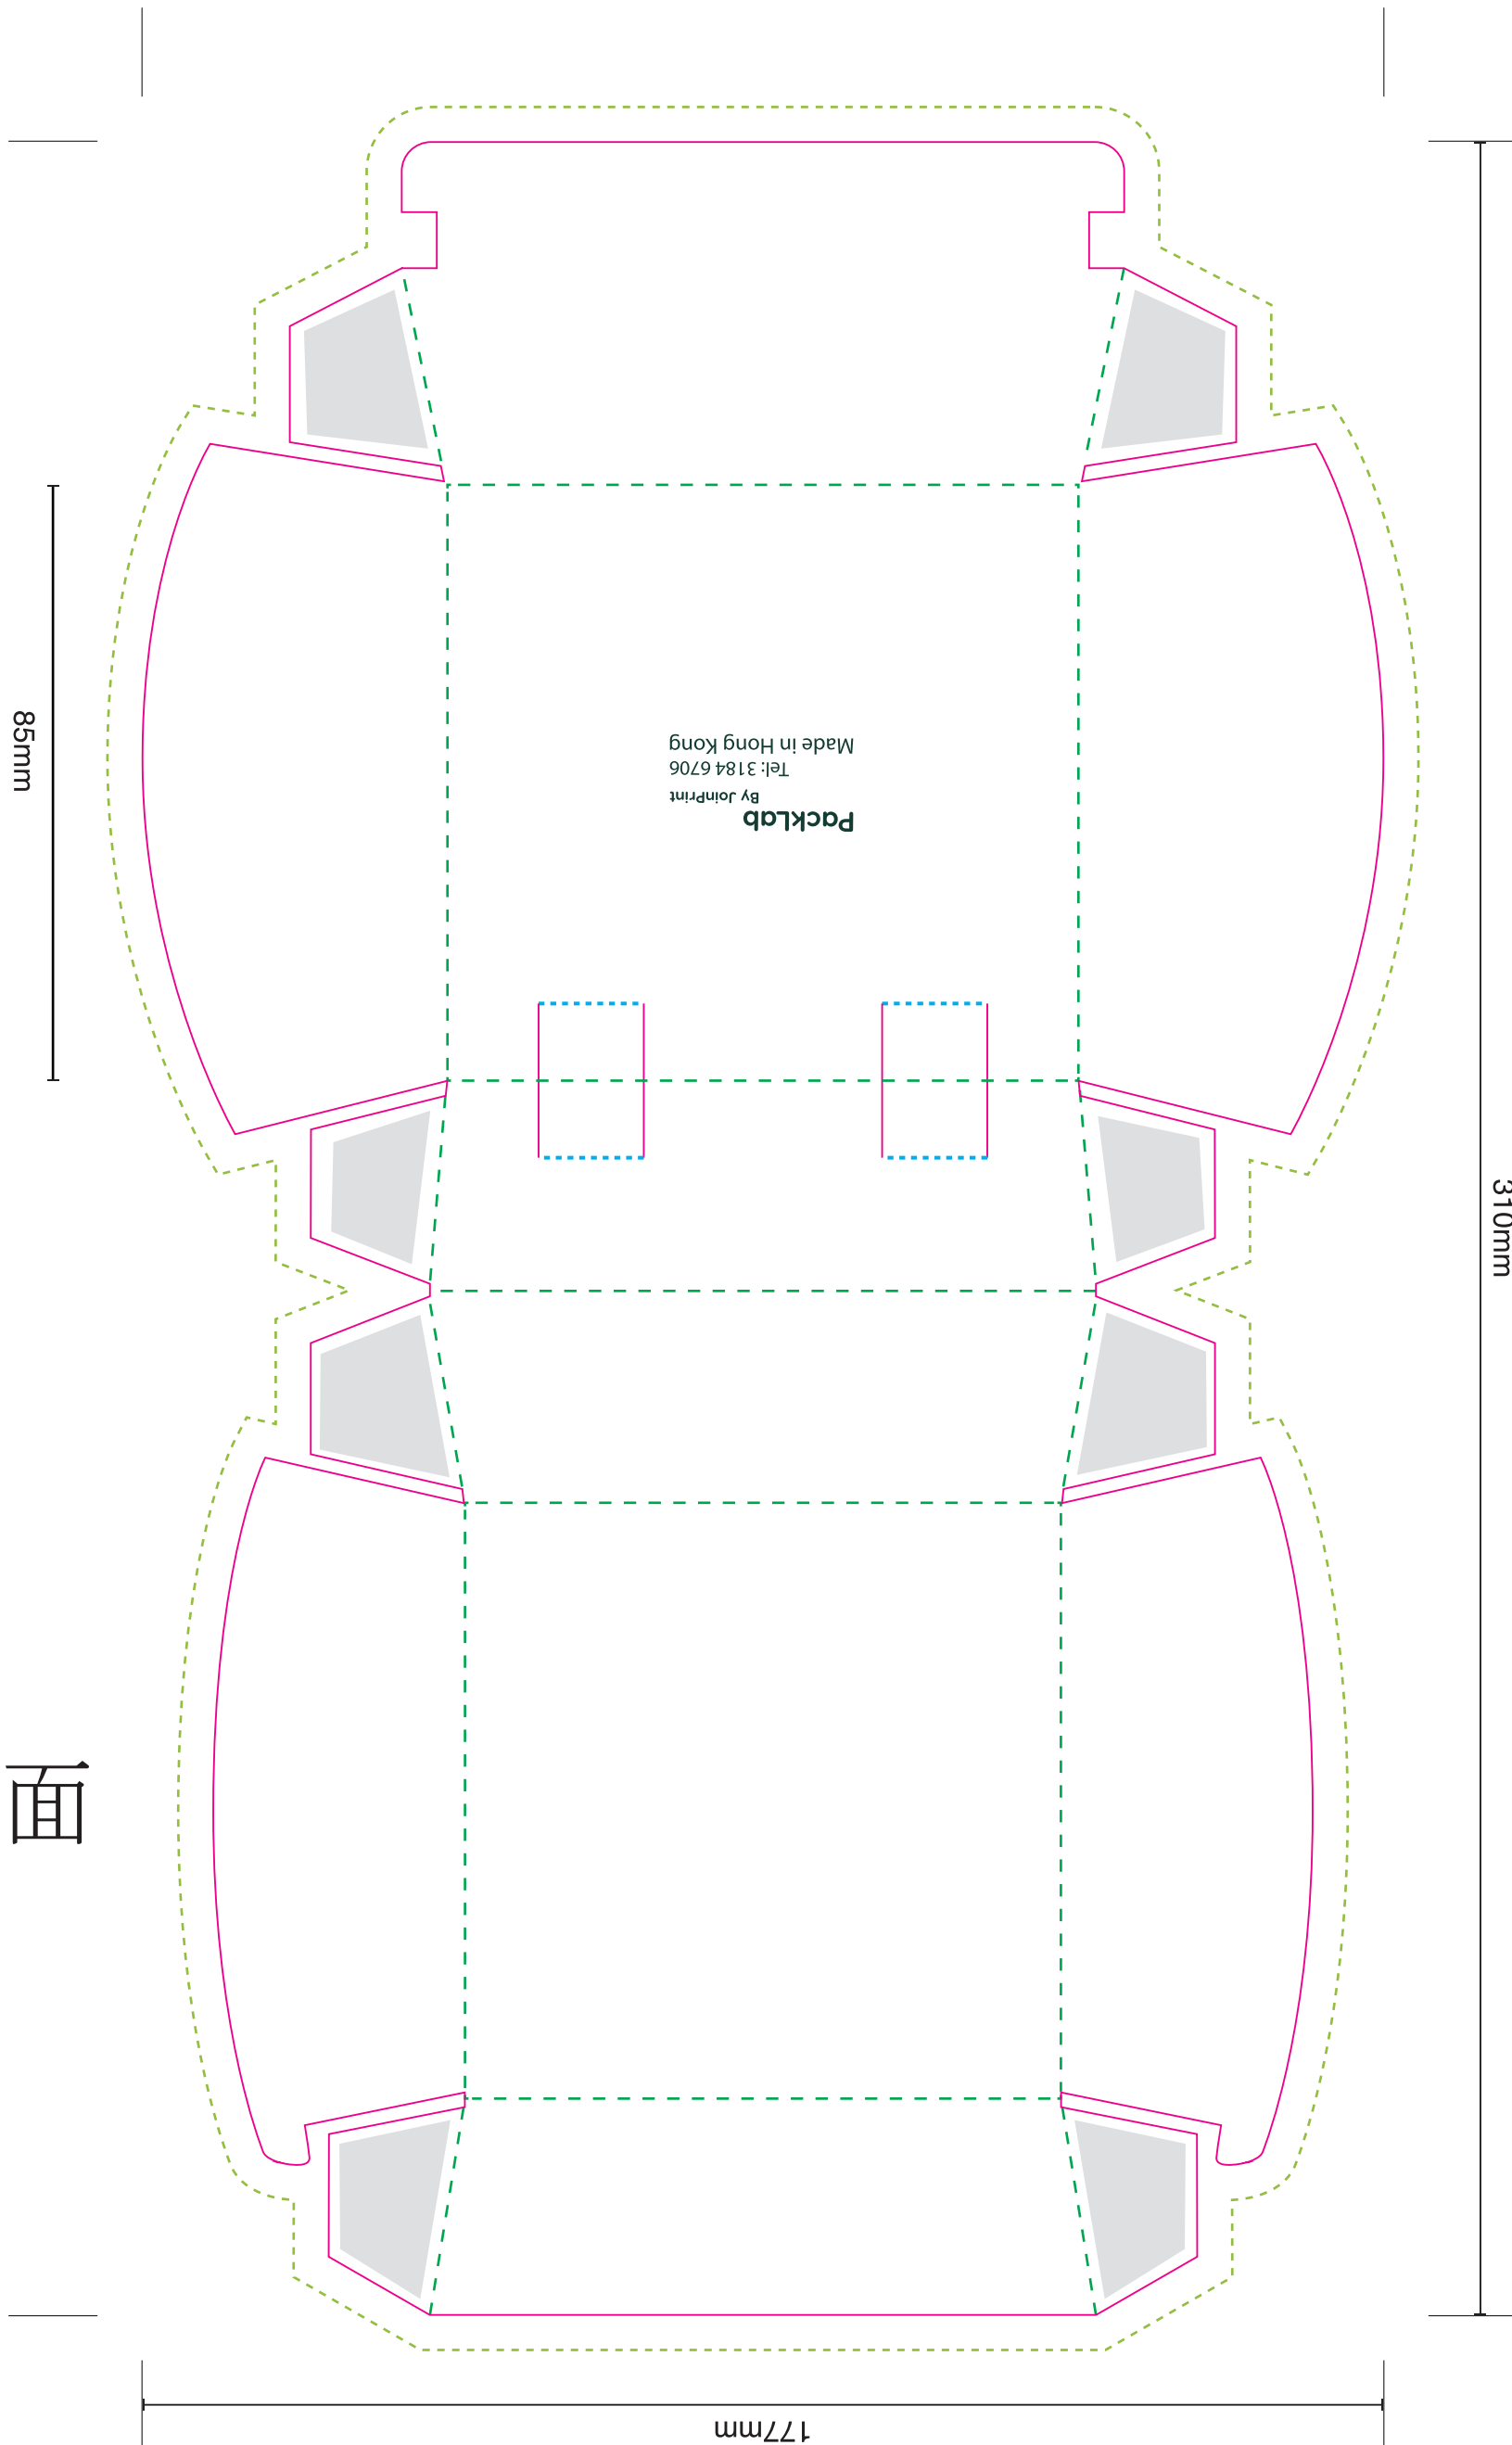

- 啤穿
- 啤半穿
- 壓線
- 不印色 (黏合用)
- 出血位

漢堡包盒

BBW-85

產品參數	
長	85mm
闊	85mm
高	60mm
印刷	4C

注意:

- 確認電子稿件前請核對所有資料正確無誤及圖像清晰。
- 我們採取CMYK印刷，此預覽圖不代表實際產品的顏色，螢幕的顏色會較實物更為鮮豔和光亮。
- 客人確認稿件後不能再作修改，一切以最後確認的稿件為標準。
- Please note this proof is designed to allow you to check your art work and to proof read for and incorrect details or spelling errors.
- Colour Proofing: This proof is not for colour proof. What you see on your screen will always look slightly brighter than the print version.
- PackLab will not accept liability for any errors once the artwork has been approved.